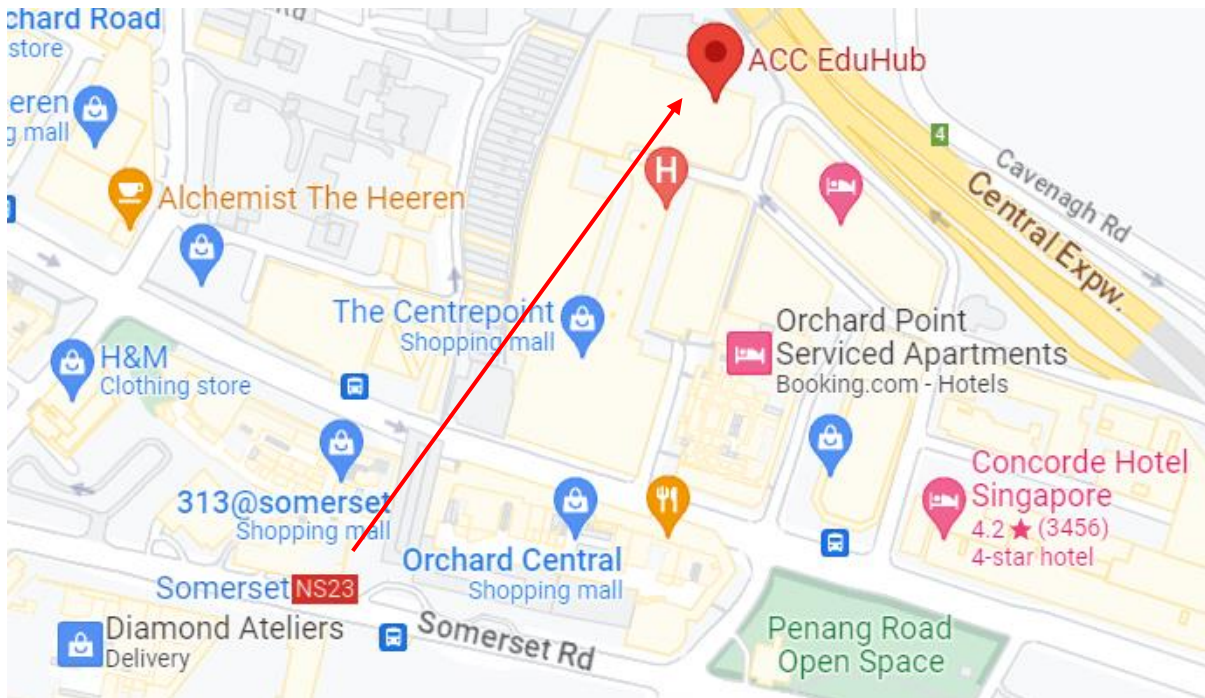

1) 場地地址:

51 Cuppage Road, #03-03 Singapore 229469 (Valour Room)
(Located behind Centrepoint)

2) 前往的交通工具 and 泊車資料

- By Car: Parking lots are available at 51 Cuppage Road. The #03-03 unit are directly accessible from carpark level 3B.
- By Bus: Bus Stop Number 09038 is located at the foot of Midpoint Orchard (next to The Centrepoint) which is a 5-minute walk to 51 Cuppage Road. The bus services available are 7, 14, 14e, 16, 65, 106, 111, 123, 175, 502, 502A, 1N, 2N, 3N, 4N, 5N, 6N, NR6, NR7.
- By Train: Somerset MRT Station (NS23) is the nearest MRT station.