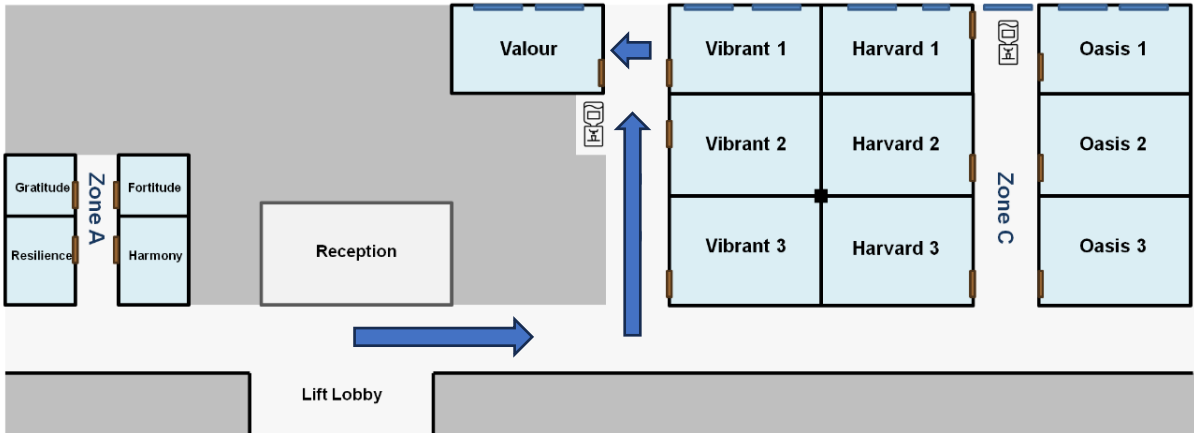

1) 場地地址:

51 Cuppage Road, #03-03 Singapore 229469 (Valour Room)
(Located behind Centrepoint)

2) 前往的交通工具 and 泊車資料

- By Car: Parking lots are available at 51 Cuppage Road. The #03-03 unit are directly accessible from carpark level 3B.
- By Bus: Bus Stop Number 09038 is located at the foot of Midpoint Orchard (next to The Centrepoint) which is a 5-minute walk to 51 Cuppage Road. The bus services available are 7, 14, 14e, 16, 65, 106, 111, 123, 175, 502, 502A, 1N, 2N, 3N, 4N, 5N, 6N, NR6, NR7.
- By Train: Somerset MRT Station (NS23) is the nearest MRT station.