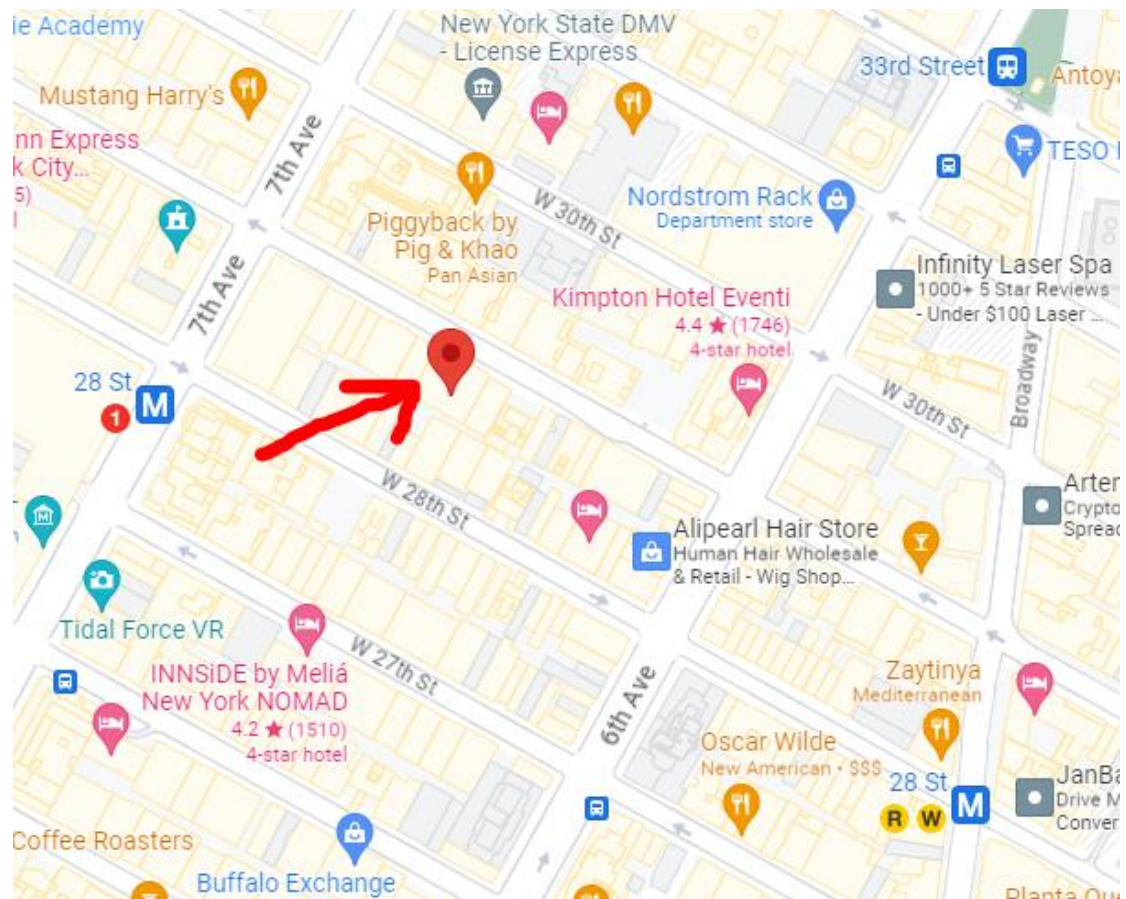

前作美國紐約場地地址:

134 W 29th St
New York, NY 10001
Room: Cre8ive 3-3

前往的交通工具

- 1) By Bus :
 - M7, M55 at W27 Street/6th Ave
 - M20 at W31 Street/7th Ave
- 2) By Subway:
 - N, Q, R, W at 28th Street Station
 - 1,2 at 28th Street Station
- 3) By Path Train:
 - 33rd Street Station